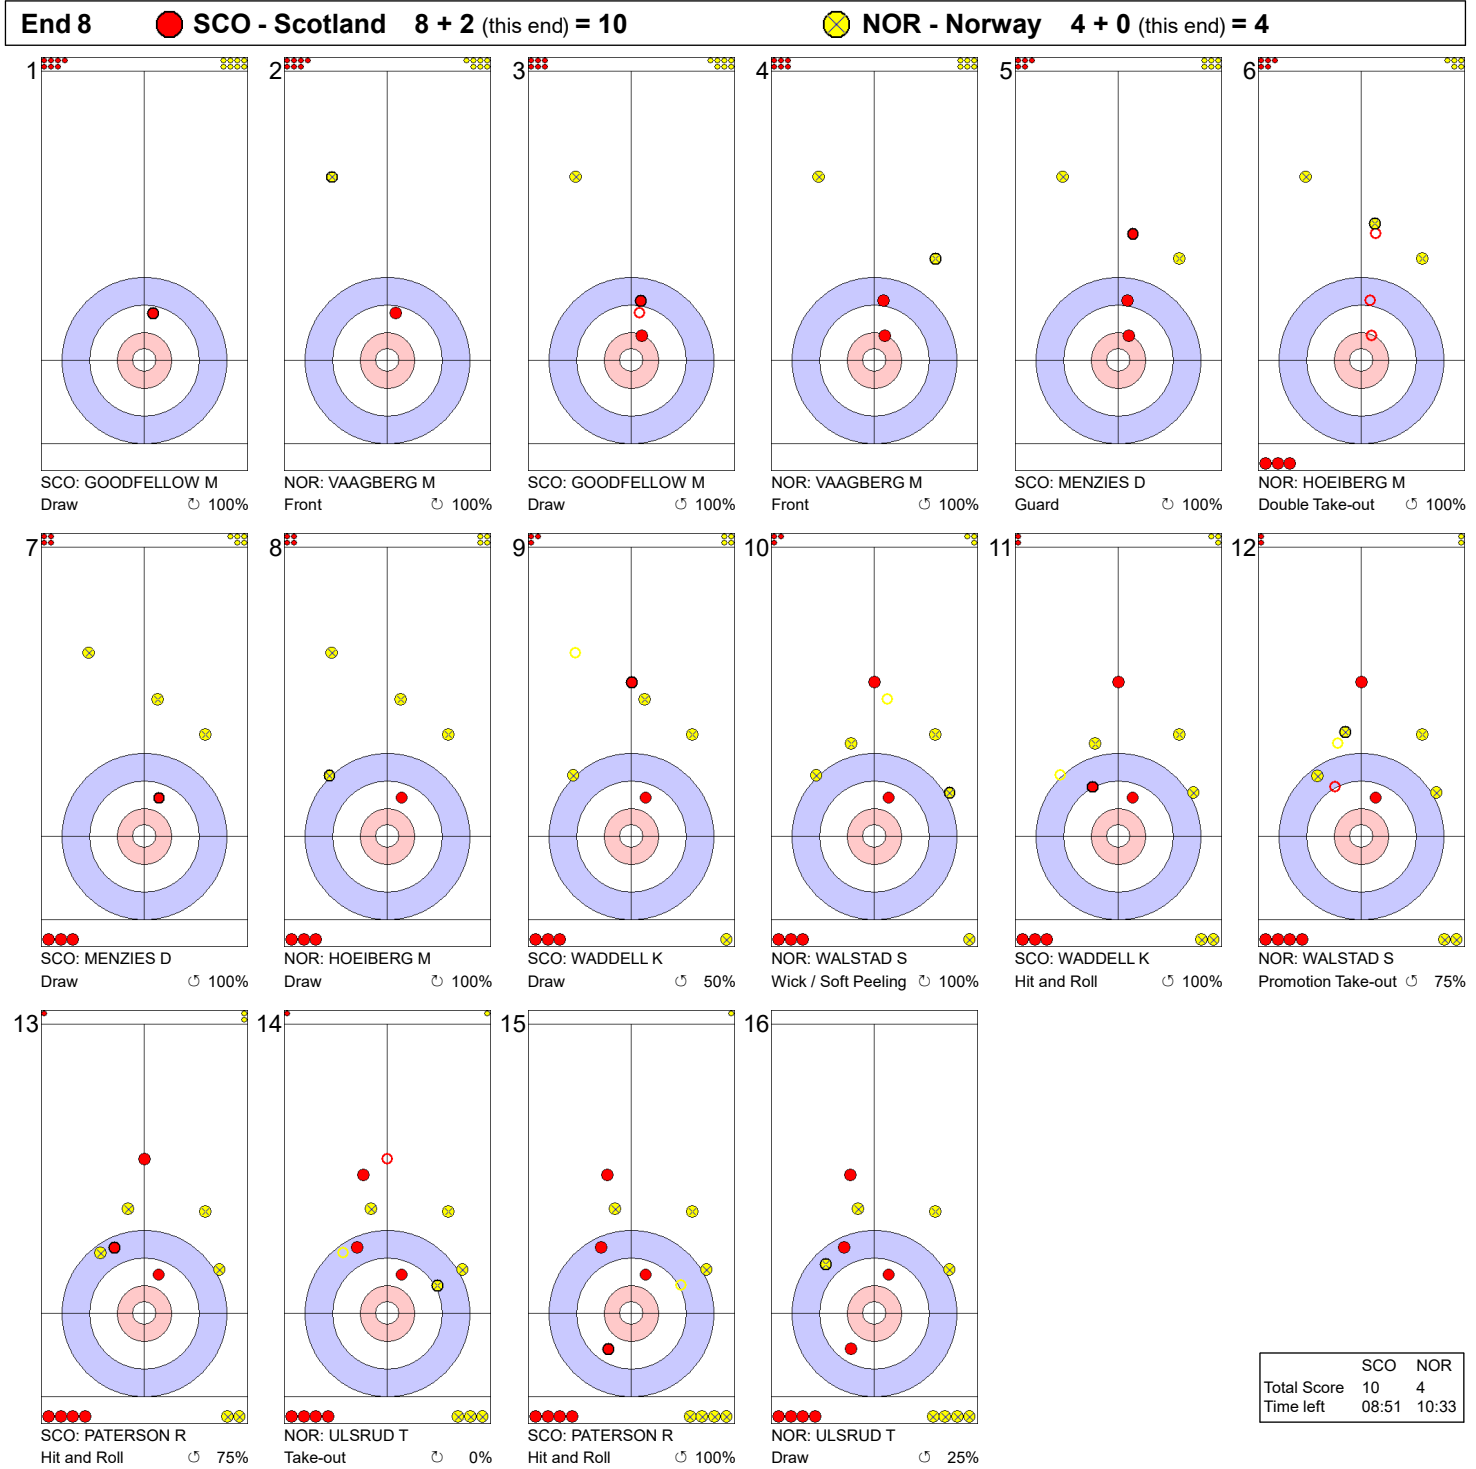

Game - Shot by Shot

Legend:
 Clockwise
 Counter-clockwise
 - Not considered

Game - Shot by Shot

Legend:
 Clockwise Counter-clockwise - Not considered

Game - Shot by Shot

Legend:
 ⌚ Clockwise ⌚ Counter-clockwise - Not considered

SAT 16 NOV 2019
Start Time 9:00

Round Robin Session 1 - Sheet B

Game - Shot by Shot

Legend:
↻ Clockwise ↺ Counter-clockwise - Not considered

Game - Shot by Shot

Legend:
 ⌚ Clockwise ⌚ Counter-clockwise - Not considered

Game - Shot by Shot

Legend:
 ⌚ Clockwise ⌚ Counter-clockwise - Not considered

Game - Shot by Shot

Legend:
 ↻ Clockwise ↺ Counter-clockwise - Not considered

Game - Shot by Shot

Legend:
 Clockwise
 Counter-clockwise
 - Not considered