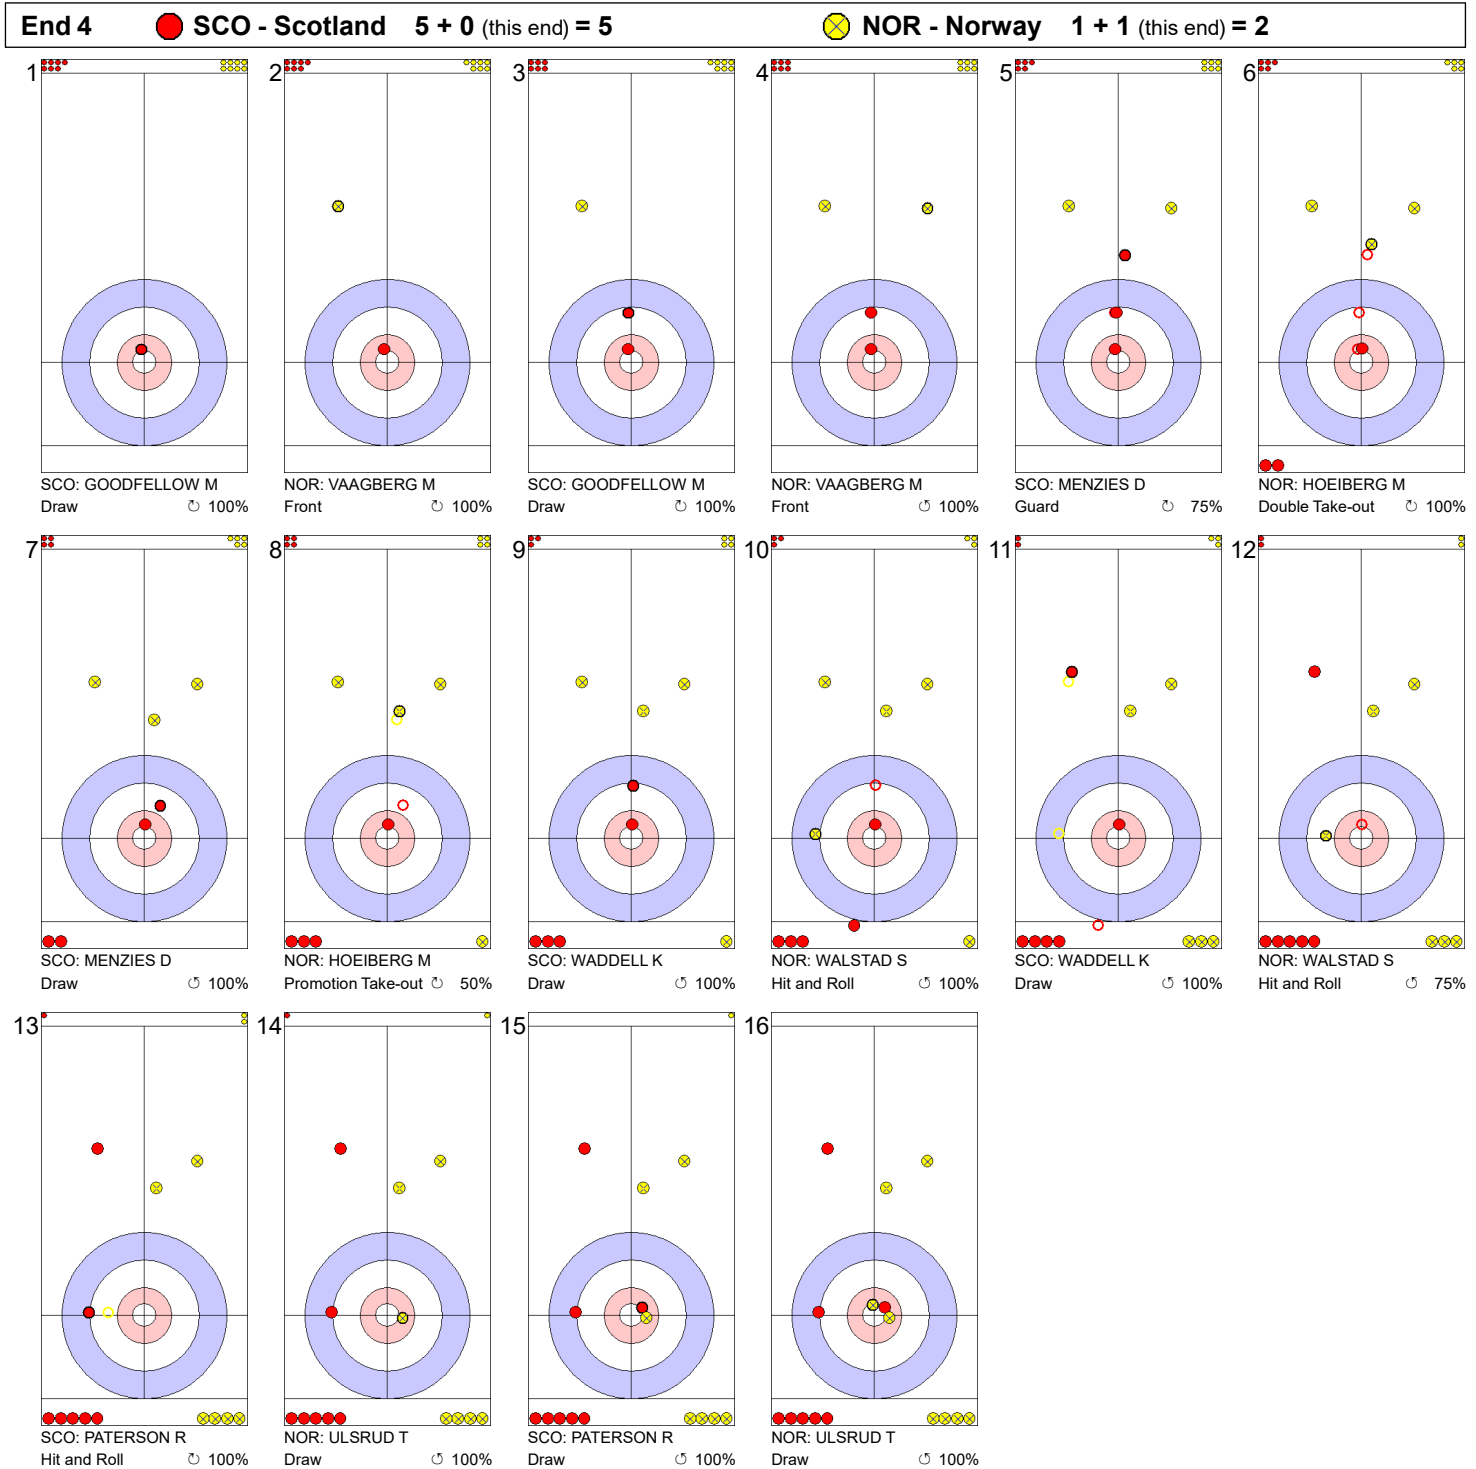

Game - Shot by Shot

Legend:
 Clockwise
 Counter-clockwise
 - Not considered

Game - Shot by Shot

Legend:
 Clockwise Counter-clockwise - Not considered

Game - Shot by Shot

Legend:
 ⌚ Clockwise ⌚ Counter-clockwise - Not considered

SAT 16 NOV 2019
Start Time 9:00

Round Robin Session 1 - Sheet B

Game - Shot by Shot

Legend:
↻ Clockwise ↺ Counter-clockwise - Not considered

Game - Shot by Shot

Legend:
 ⌚ Clockwise ⌚ Counter-clockwise - Not considered

Game - Shot by Shot

Legend:
 ⌚ Clockwise ⌚ Counter-clockwise - Not considered

Game - Shot by Shot

Legend:
 ↻ Clockwise ↺ Counter-clockwise - Not considered

Game - Shot by Shot

Legend:
 Clockwise
 Counter-clockwise
 - Not considered