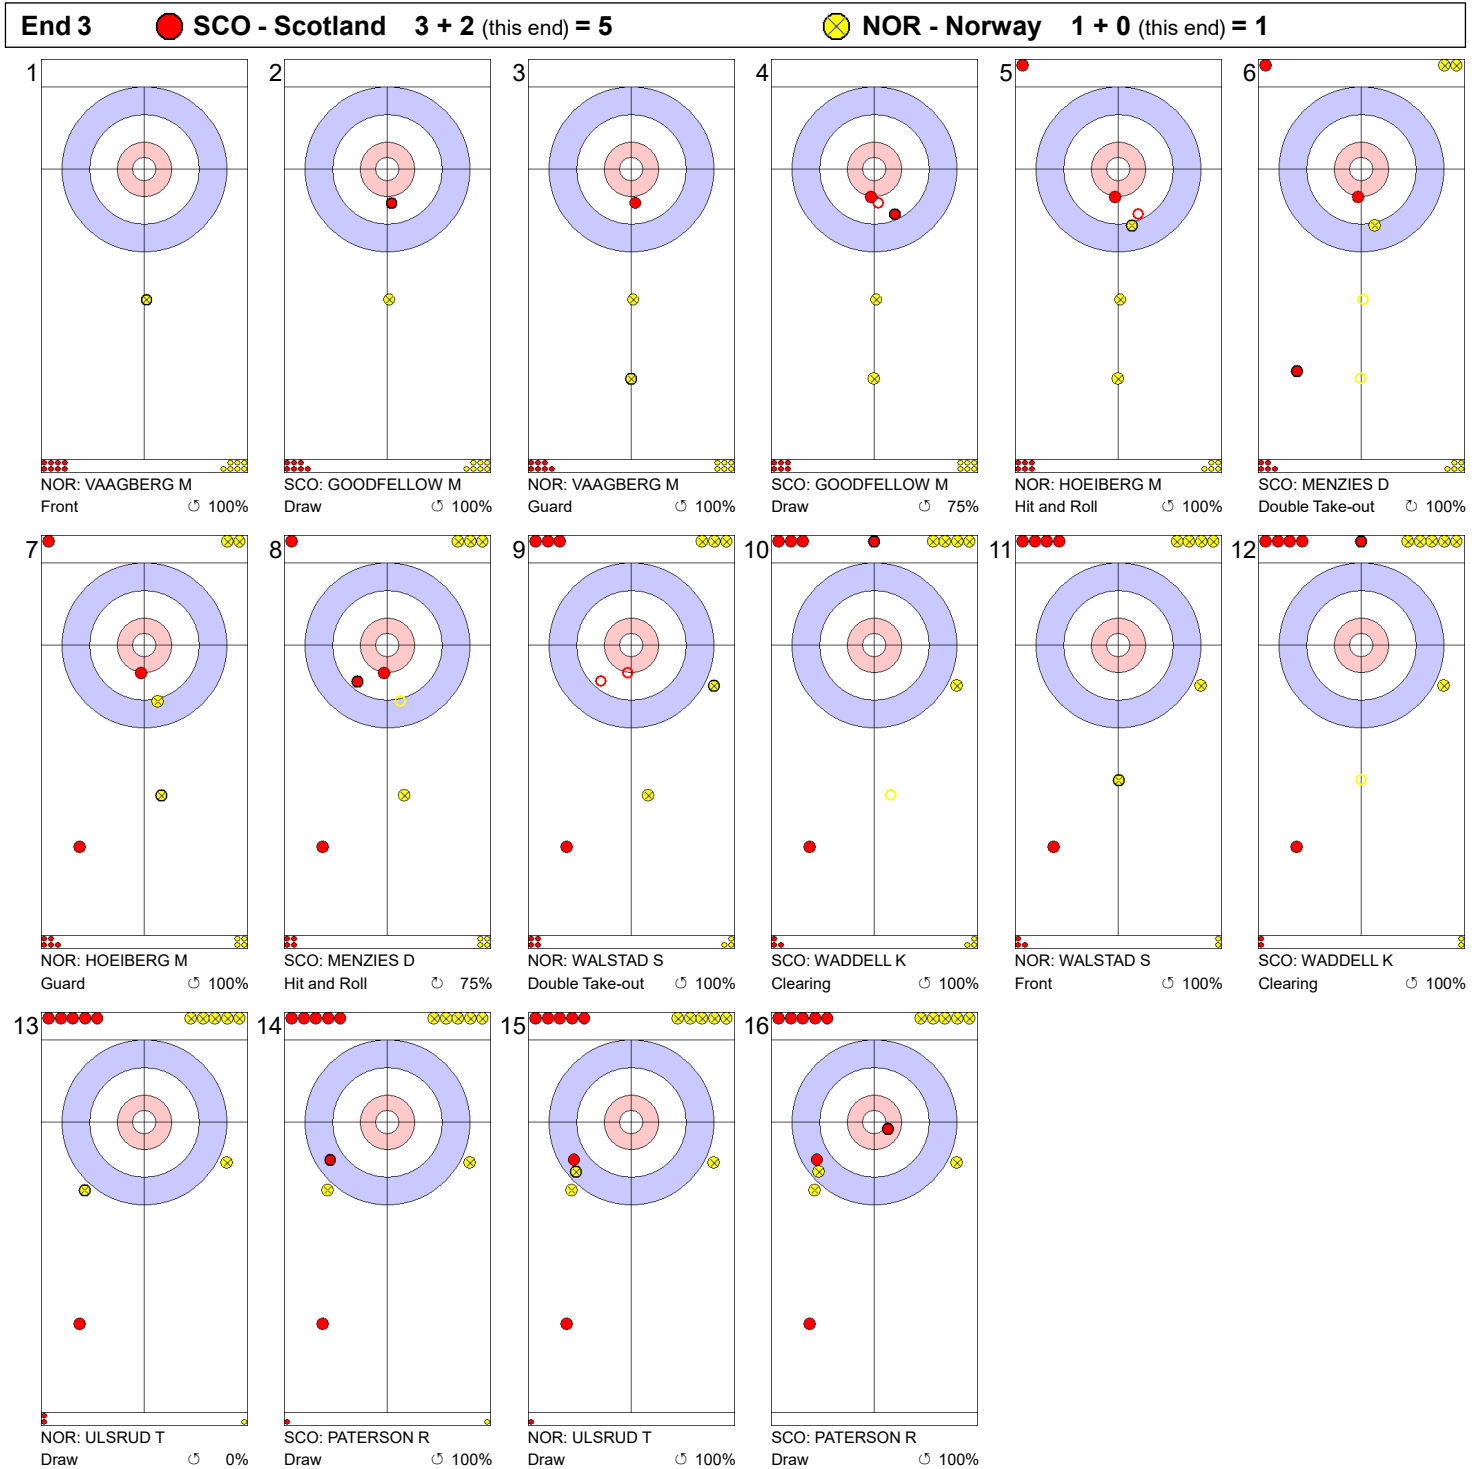

Game - Shot by Shot

Legend:
 Clockwise
 Counter-clockwise
 - Not considered

Game - Shot by Shot

Legend:
 Clockwise Counter-clockwise - Not considered

Game - Shot by Shot

Legend:
 ⌚ Clockwise ⌚ Counter-clockwise - Not considered

SAT 16 NOV 2019
Start Time 9:00

Round Robin Session 1 - Sheet B

Game - Shot by Shot

Legend:
↻ Clockwise ↺ Counter-clockwise - Not considered

Game - Shot by Shot

Legend:
 ⌚ Clockwise ⌚ Counter-clockwise - Not considered

Game - Shot by Shot

Legend:
 ⌚ Clockwise ⌚ Counter-clockwise - Not considered

Game - Shot by Shot

Legend:
 ↻ Clockwise ↺ Counter-clockwise - Not considered

Game - Shot by Shot

Legend:
 Clockwise
 Counter-clockwise
 - Not considered