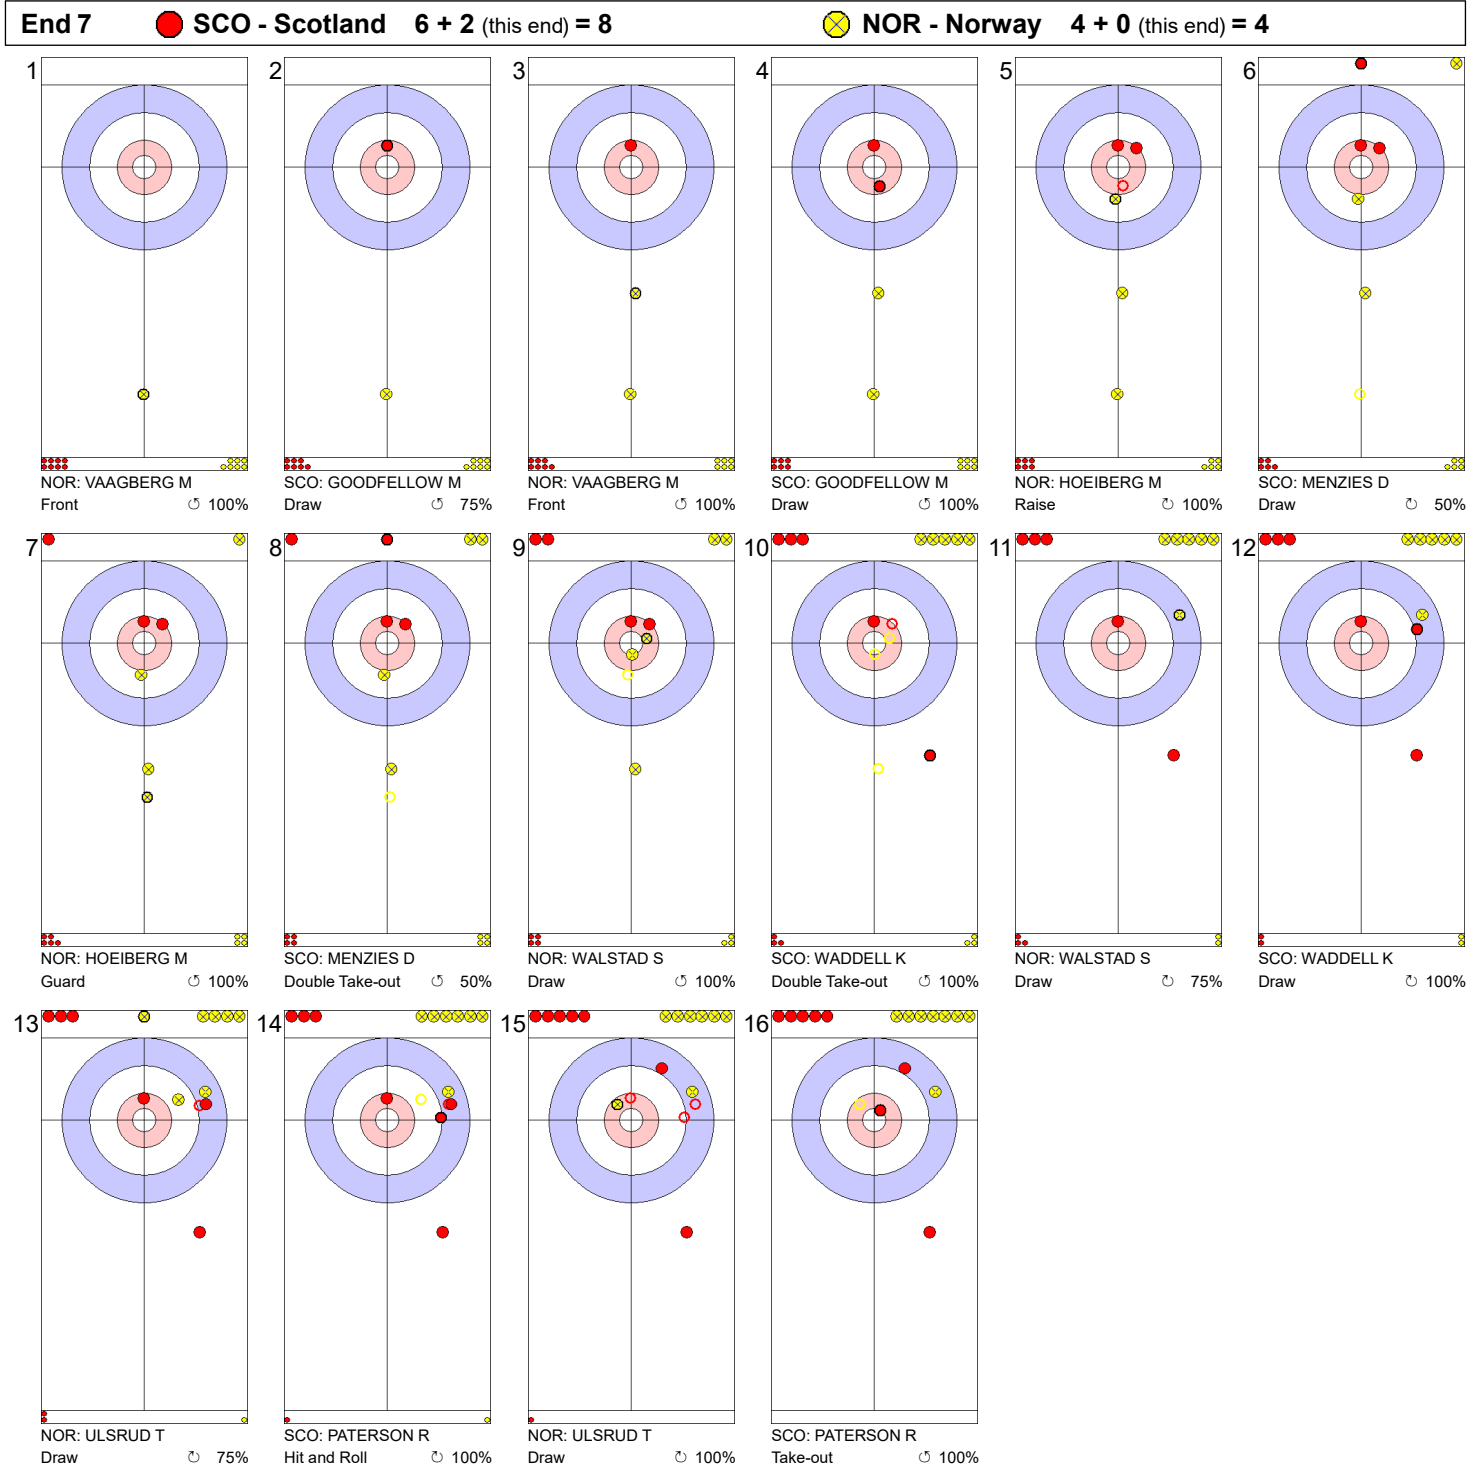

Game - Shot by Shot

Legend:
 Clockwise
 Counter-clockwise
 - Not considered

Game - Shot by Shot

Legend:
 Clockwise Counter-clockwise - Not considered

Game - Shot by Shot

Legend:
 ⌚ Clockwise ⌚ Counter-clockwise - Not considered

SAT 16 NOV 2019
Start Time 9:00

Round Robin Session 1 - Sheet B

Game - Shot by Shot

Legend:
↻ Clockwise ↺ Counter-clockwise - Not considered

Game - Shot by Shot

Legend:
 ⌚ Clockwise ⌚ Counter-clockwise - Not considered

Game - Shot by Shot

Legend:
 ⌚ Clockwise ⌚ Counter-clockwise - Not considered

Game - Shot by Shot

Legend:
 ↻ Clockwise ↺ Counter-clockwise - Not considered

Game - Shot by Shot

Legend:
 Clockwise
 Counter-clockwise
 - Not considered